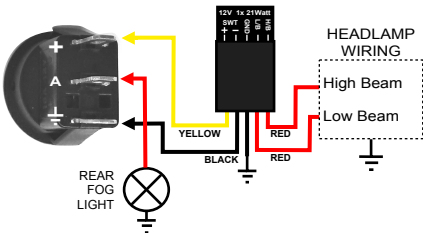

## Rear Fog Light Switch Control Unit Installation diagrams

Wiring for:  
**CARTEK** Rear Fog Light Switch (round)

Wiring for:  
**CARTEK** Rear Fog Light Switch (rectangular)

Wiring for:  
**SCI** Rear Fog Light Switch (round)

Wiring for:  
**SAVAGE / APEM** Aluminium Rear Fog Light Switch