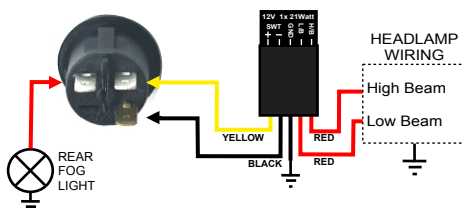

## Rear Fog Light Switch Control Unit Installation diagrams

Wiring for:  
**CARTEK** Rear Fog Light Switch (round)

Wiring for:  
**CARTEK** Rear Fog Light Switch (rectangular)

Wiring for:  
**SCI** Rear Fog Light Switch (round)

Wiring for:  
**SAVAGE / APEM** Aluminium Rear Fog Light Switch