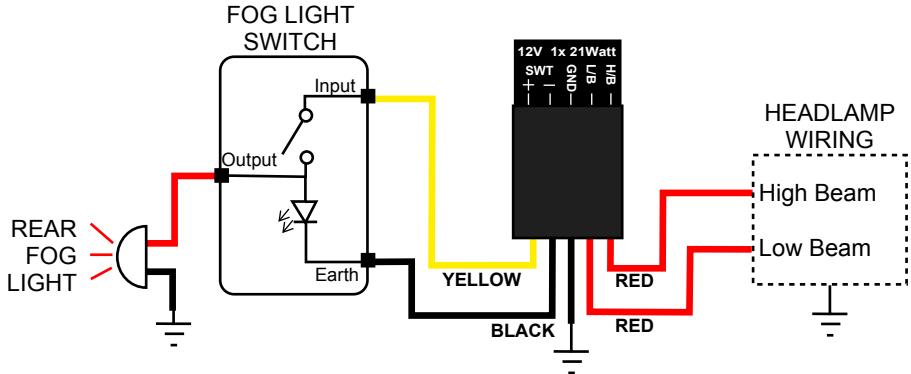

## Rear Fog Light Switch Control Unit Installation diagrams

Wiring for:  
**CARTEK** Rear Fog Light Switch (round)

Wiring for:  
**CARTEK** Rear Fog Light Switch (rectangular)

Wiring for:  
**SCI** Rear Fog Light Switch (round)

Wiring for:  
**SAVAGE / APEM** Aluminium Rear Fog Light Switch