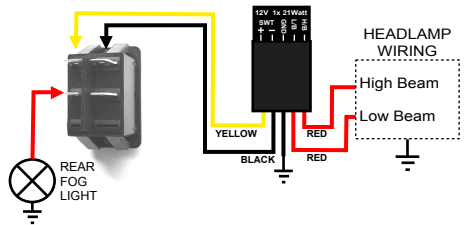

## Rear Fog Light Switch Control Unit Installation diagrams

Wiring for:  
**CARTEK** Rear Fog Light Switch (round)

Wiring for:  
**CARTEK** Rear Fog Light Switch (rectangular)

Wiring for:  
**SCI** Rear Fog Light Switch (round)

Wiring for:  
**SAVAGE / APEM** Aluminium Rear Fog Light Switch